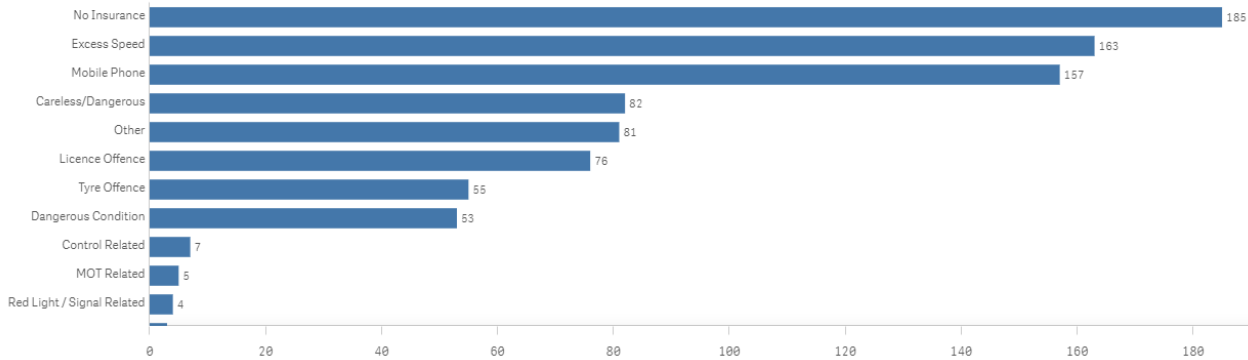

• Wider work recently

Our Roads Policing Unit (RPU) in the last quarter, covering **May to July** issued over **1551 tickets** to motorists, for numerous road related offences. The most common offences they are coming across are as follows:

Activity - Endorsable offences