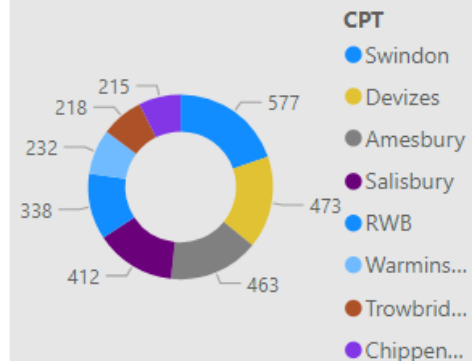

Activity by CPT