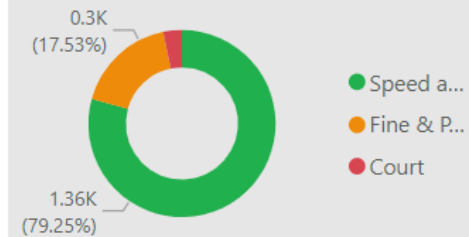

• CSEO – S.W. Wiltshire Area Board - 1 January 2023 to 22 August 2024

CSEO Activity Dashboard

Outcomes are dependent on previous convictions and history

1,356.00
No. Speed awareness co...

300.00
No. Fine & Points

55.00
No. Court

49
No. of Locations