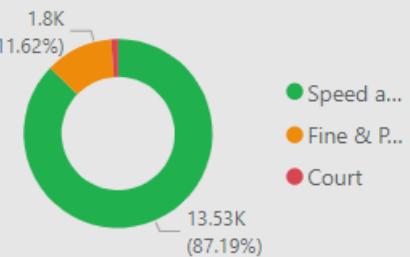

• CSEO – Dashboard – 1 January 2023 to 22 August 2024

CSEO Activity Dashboard

Outcomes are dependent on previous convictions and history

13,530.00
No. Speed awareness co...

1,803.00
No. Fine & Points

184.00
No. Court

909
No. of Locations

Location	Year	Month	Speed awareness course	Fine & Points	Court	CPT	Area Board
Swindon - Thamesdown Drive	2023	December	251.00	54.00	0.00	Swindon	Swindon
Swindon Queens Drive adjacent with Cambridge Close	2024	April	151.00	26.00	0.00	Swindon	Swindon
Shaw and Whitley - A365 Folly Lane	2023	November	129.00	15.00	0.00	Trowbridge	Melksham
Swindon - Thamesdown Drive	2024	May	116.00	25.00	1.00	Swindon	Swindon
Swindon Marlborough Road	2024	May	113.00	6.00	1.00	Swindon	Swindon
Wilton - The Avenue	2024	May	112.00	30.00	9.00	Salisbury	South West W
Swindon - Thamesdown Drive	2024	January	103.00	16.00	0.00	Swindon	Swindon
Wilton - The Avenue	2023	August	102.00	31.00	4.00	Salisbury	South West W
Swindon Marlborough Road	2024	June	99.00	12.00	0.00	Swindon	Swindon
Harnham - Lime Kiln Way	2023	November	97.00	11.00	0.00	Salisbury	Salisbury
Cholderton - Church Lane	2023	March	95.00	4.00	1.00	Amesbury	South West W
Swindon - Thamesdown Drive	2024	March	94.00	23.00	0.00	Swindon	Swindon
Swindon Queens Drive (A4259)	2024	June	91.00	15.00	1.00	Swindon	Swindon
Swindon Queens Drive adjacent with	2024	March	90.00	13.00	1.00	Swindon	Swindon
Total			13,530.00	1,803.00	184.00		

Activity by Area Board

Activity by CPT

Outcomes