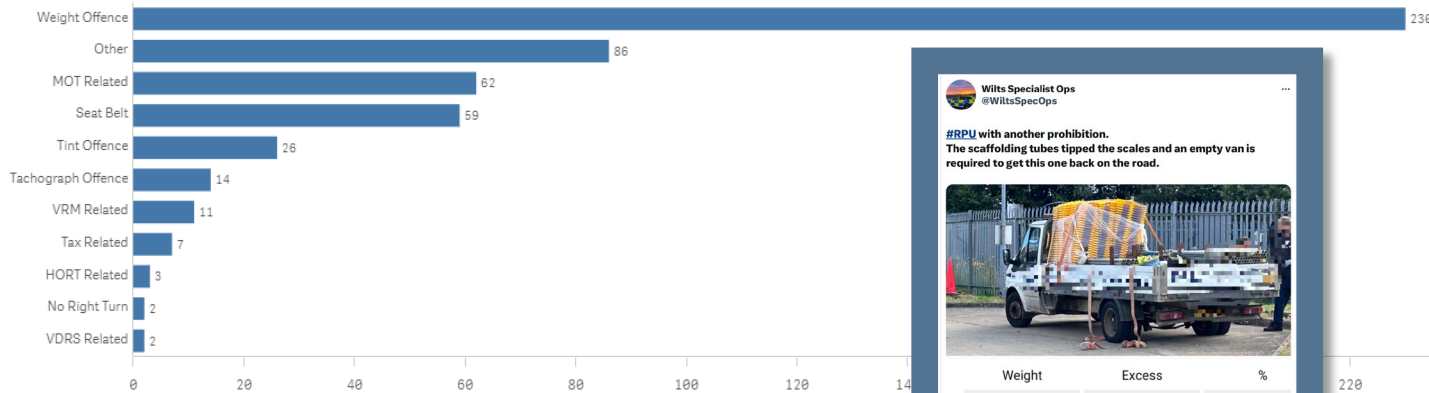

Activity - Non-Endorsable Offences

This vehicle's MOT has expired