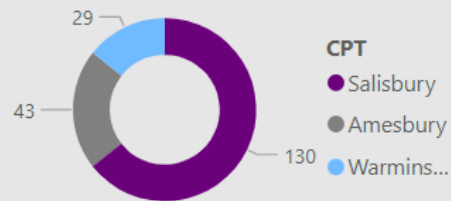

Activity by CPT