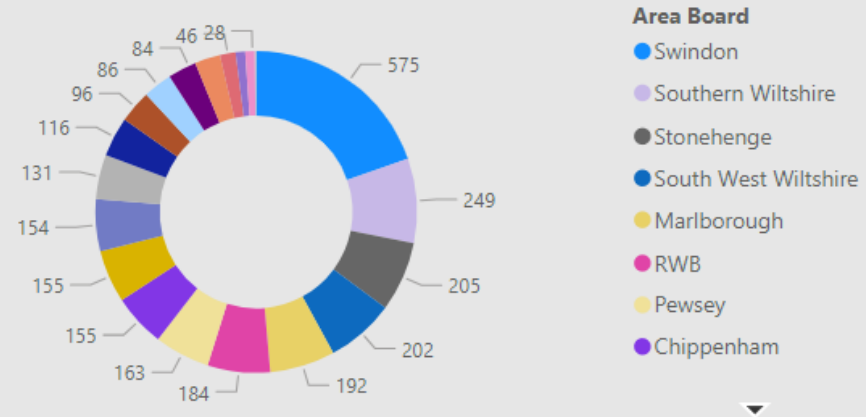

CSEO Activity Dashboard

Outcomes are dependent on previous convictions and history

13,530.00
No. Speed awareness co...

1,803.00
No. Fine & Points

184.00
No. Court

909
No. of Locations

Location	Year	Month	Speed awareness course	Fine & Points	Court	CPT	Area Board
Swindon - Thamesdown Drive	2023	December	251.00	54.00	0.00	Swindon	Swindon
Swindon Queens Drive adjacent with Cambridge Close	2024	April	151.00	26.00	0.00	Swindon	Swindon
Shaw and Whitley - A365 Folly Lane	2023	November	129.00	15.00	0.00	Trowbridge	Melksham
Swindon - Thamesdown Drive	2024	May	116.00	25.00	1.00	Swindon	Swindon
Swindon Marlborough Road	2024	May	113.00	6.00	1.00	Swindon	Swindon
Wilton - The Avenue	2024	May	112.00	30.00	9.00	Salisbury	South West W
Swindon - Thamesdown Drive	2024	January	103.00	16.00	0.00	Swindon	Swindon
Wilton - The Avenue	2023	August	102.00	31.00	4.00	Salisbury	South West W
Swindon Marlborough Road	2024	June	99.00	12.00	0.00	Swindon	Swindon
Harnham - Lime Kiln Way	2023	November	97.00	11.00	0.00	Salisbury	Salisbury
Cholderton - Church Lane	2023	March	95.00	4.00	1.00	Amesbury	South West W
Swindon - Thamesdown Drive	2024	March	94.00	23.00	0.00	Swindon	Swindon
Swindon Queens Drive (A4259)	2024	June	91.00	15.00	1.00	Swindon	Swindon
Swindon Queens Drive adjacent with	2024	March	90.00	13.00	1.00	Swindon	Swindon
Total			13,530.00	1,803.00	184.00		

Activity by Area Board