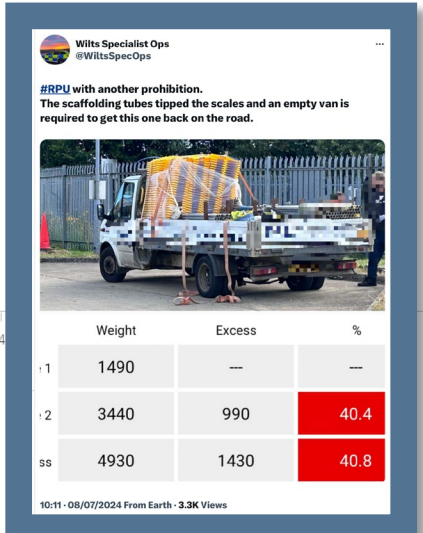

06:05 · 22/07/2024 From Earth · 8K Views